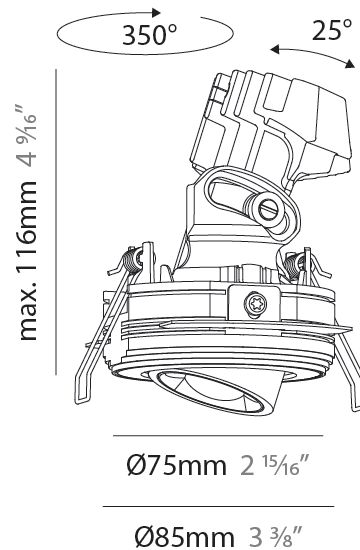

PHYSICAL

Aperture Sizes - Downlights: 1"
Shape: Round
Diameter (mm): 75
Diameter (in): 2 ¹⁵/₁₆
Height (mm): 116
Height (in): 4 ⁹/₁₆
Ceiling Thickness (mm): 10 / 12.5 / 15 / 25
Ceiling Thickness (in): 3/8 or 1/2 or 9/16 or 1
Min. Recessing Depth (mm): 125
Min. Recessing Depth (in): 4 ¹⁵/₁₆
Diffuser: Lens Pack - Spread Lens / Linear Spread Lens / Honeycomb Louver
Fixture Finish: SSR / BKV / CWI / CRY / HAB / UFT / ITA / RUA / FTG / MYG / LOD / PUS / FRO / FUP / KIA / POP / BLS / SPG / MEY / GOH / CHC / COM / ABZ / JAG / OBR / MOS / ROR
Fixture Material: Aluminum Die Cast
Cut-out Measurements: D. 86mm / 3 3/8"

ELECTRICAL

Lamp Type: LED (Zhaga Standard)
Input Wattage (W): 16
Total Output Wattage (W): 14.6
Dimming: Tri-Mode (Non-Dimming and Phase Dimming (120Vac only) and 0-10V Dimming)
Driver Included: No
Driver Location: Recessed Housing
Driver Type: Constant Current - Universal
Driver Class: Class 2
Input Voltage (V): 120 - 277
Constant Current (MA): 350

LED

Number of LEDs: 1
Color Temperature (°K): 2700 / 3000 / 3500 / 4000
Max. Delivered Lumen (lm): 1295 / 1377 / 1442 / 1455
Nominal Lumen (lm): 1566 / 1665 / 1743 / 1759
CRI: >90 CRI
Lamp Life (hrs): 50000

OPTICAL

Reflector°: 34
Adjustability: Rotational 350° / Tilt 25°

RATINGS AND CERTIFICATIONS

Certified By: Certified for North American Standards
IP rating: IP20