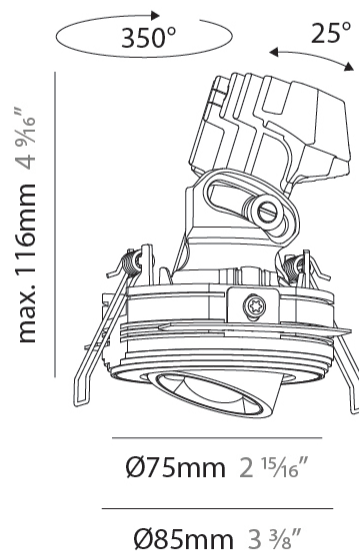

PHYSICAL

Aperture Sizes - Downlights: 1"
Shape: Round
Diameter (mm): 75
Diameter (in): 2 ¹⁵/₁₆
Height (mm): 116
Height (in): 4 ⁹/₁₆
Ceiling Thickness (mm): 10 / 12.5 / 15 / 25
Ceiling Thickness (in): 3/8 or 1/2 or 9/16 or 1
Min. Recessing Depth (mm): 125
Min. Recessing Depth (in): 4 ¹⁵/₁₆
Fixture Finish: SSR / BKV / CWI / CRY / HAB / UFT / ITA / RUA / FTG / MYG / LOD / PUS / FRO / FUP / KIA / POP / BLS / SPG / MEY / GOH / CHC / COM / ABZ / JAG / OBR / MOS / ROR
Fixture Material: Aluminum Die Cast
Cut-out Measurements: D. 86mm / 3 3/8"

ELECTRICAL

Lamp Type: LED (Zhaga Standard)
Input Wattage (W): 16
Total Output Wattage (W): 14.6
Dimming: Tri-Mode (Non-Dimming and Phase Dimming (120Vac only) and 0-10V Dimming)
Driver Included: No
Driver Location: Recessed Housing
Driver Type: Constant Current - Universal
Driver Class: Class 2
Input Voltage (V): 120 - 277
Constant Current (MA): 350

LED

Number of LEDs: 1
Color Temperature (°K): 2700 / 3000 / 3500 / 4000
Max. Delivered Lumen (lm): 1067 / 1150 / 1217 / 1220
Nominal Lumen (lm): 1393 / 1501 / 1589 / 1592
CRI: >90 CRI
Lamp Life (hrs): 50000

OPTICAL

Reflector°: 14
Adjustability: Rotational 350° / Tilt 25°

RATINGS AND CERTIFICATIONS

Certified By: Certified for North American Standards
IP rating: IP20