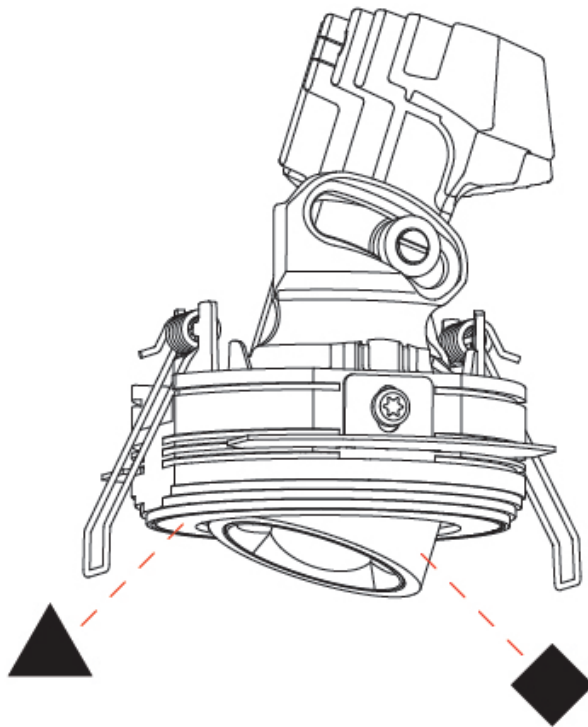

OPTICAL

Reflector°: 34
Adjustability: Rotational 350° / Tilt 25°

RATINGS AND CERTIFICATIONS

Certified By: Certified for North American Standards
IP rating: IP20

OIKO PRO ROUND ADJUSTABLE TRIMLESS

A35816-

PROJECT	_____
TYPE	_____
SPECIFIER	_____
QUANTITY	_____
DATE	_____